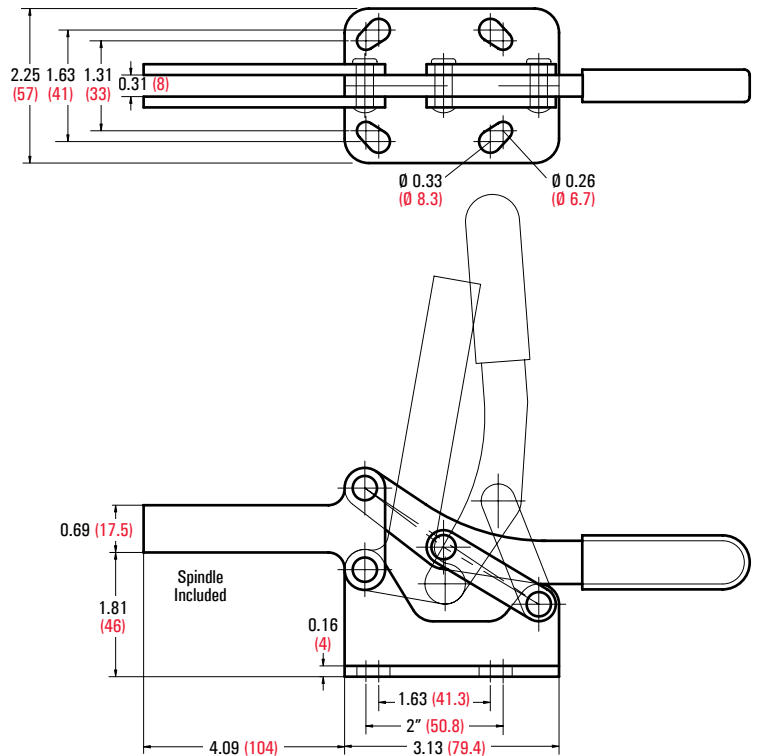

25383

- Holding Capacity: 600 lbs. (280 kg)
- Weight: 0.96 lb. (435 g)
- Bar opens: 80°, Handle 80°
- Spindle Supplied

GH-25383

UNIT: inch (metric mm)

22235

- Holding Capacity: 600 lbs. (273 kg)
- Weight: 1.41 lbs. (640 g)
- Bar opens: 111°, Handle 94°
- Spindle Supplied: GH-FC-56212

GH-22235

UNIT: inch (metric mm)