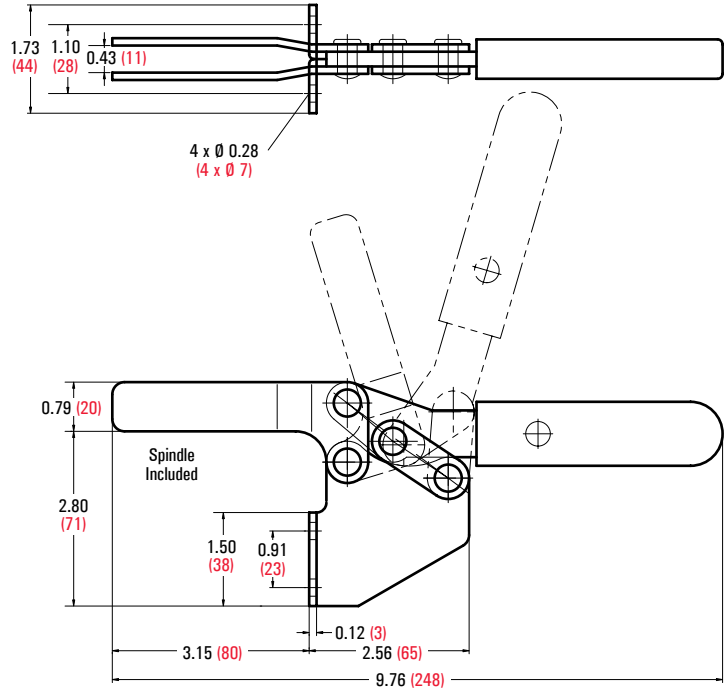

25383

- Holding Capacity: 600 lbs. (280 kg)
- Weight: 0.96 lb. (435 g)
- Bar opens: 80°, Handle 80°
- Spindle Supplied

GH-25383

UNIT: inch (metric mm)

22235

- Holding Capacity: 600 lbs. (273 kg)
- Weight: 1.41 lbs. (640 g)
- Bar opens: 111°, Handle 94°
- Spindle Supplied: GH-FC-56212

GH-22235

UNIT: inch (metric mm)