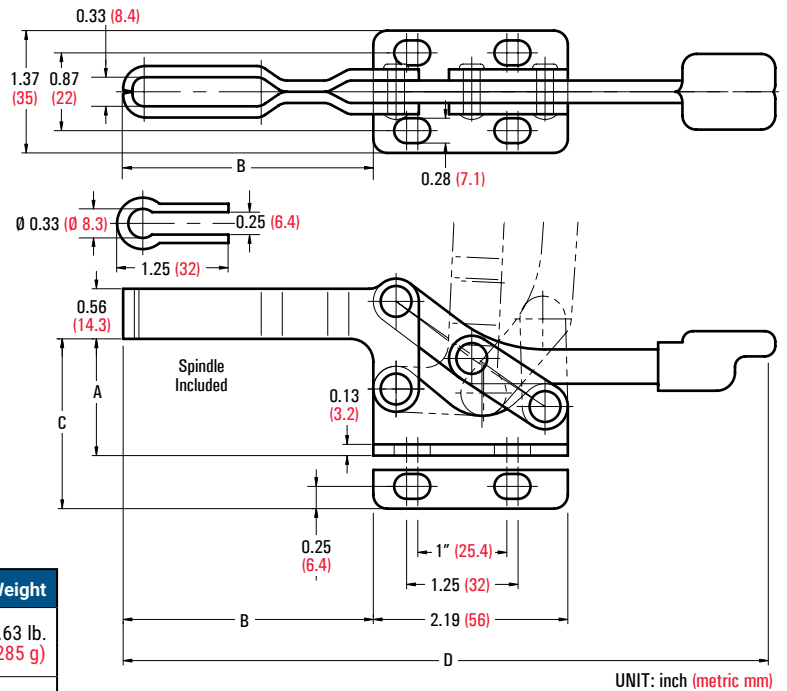

Series 22165

- Holding Capacity: 550 lbs. (250 kg)
- Bar opens: 96°, Handle 88°
- Spindle Supplied: GH-FC-56212

Expanded selection. Larger version of Series 225-D

GH-22165

Model	Description	A	B	C	D	Weight
GH-22165	Short U-Bar, Flanged Base	1.31 (33.3)	2.81 (71.4)	1.81 (46)	7.28 (185)	0.63 lb. (285 g)
GH-22170	Short U-Bar, Straight Base		2.99 (76)			
GH-22175	Short Solid Bar, Flanged Base		2.99 (76)			
GH-22180	Short Solid Bar, Straight Base	1.13 (28.6)	6.50 (165)	1.63 (41)	10.99 (279.2)	0.78 lb. (360 g)
GH-22185	Long U-Bar, Flanged Base		6.56 (167)			
GH-22190	Long U-Bar, Straight Base		6.56 (167)			
GH-22195	Long Solid Bar, Flanged Base		6.56 (167)			
GH-22200	Long Solid Bar, Straight Base					0.81 lb. (365 g)

21383

- Holding Capacity: 550 lbs. (250 kg)
- Weight: 0.46 lb. (209 g)
- Bar opens: 72°, Handle 72°
- Spindle Supplied: GH-SA-56212

GH-21383