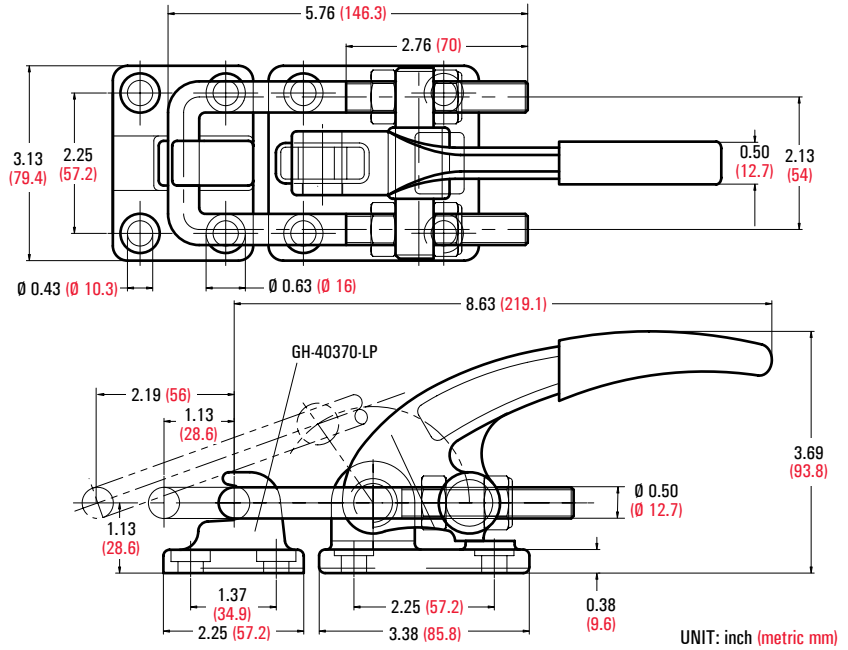

## 40380

- Cross Ref.: DE-STA-CO Model 385
- Holding Capacity: 7,500 lbs. (3,400 kg)
- Weight: 3.25 lbs. (1.48 kg)

*This extra heavy duty model and optional latch plate has all forged part construction.*

**GH-40370-LP**  
*(Sold Separately)*

**GH-40380**

## 40370-LP

Latch Plate for Models 40370 and 40380

- Cross Ref.: DE-STA-CO Model 375509 / 385102
- Weight: 0.9 lbs. (0.4 kg)

**GH-40370-LP**

UNIT: inch (metric mm)