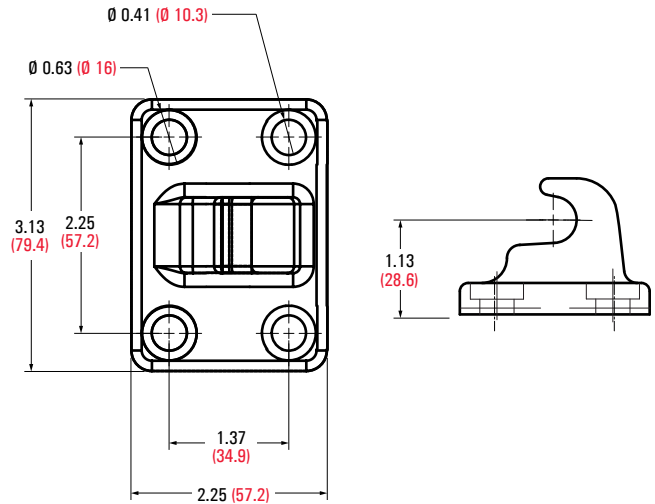

## 40380

- Cross Ref.: DE-STA-CO Model 385
- Holding Capacity: 7,500 lbs. (3,400 kg)
- Weight: 3.25 lbs. (1.48 kg)

*This extra heavy duty model and optional latch plate has all forged part construction.*

## 40370-LP

Latch Plate for Models 40370 and 40380

- Cross Ref.: DE-STA-CO Model 375509 / 385102
- Weight: 0.9 lbs. (0.4 kg)

**GH-40370-LP**

UNIT: inch (metric mm)