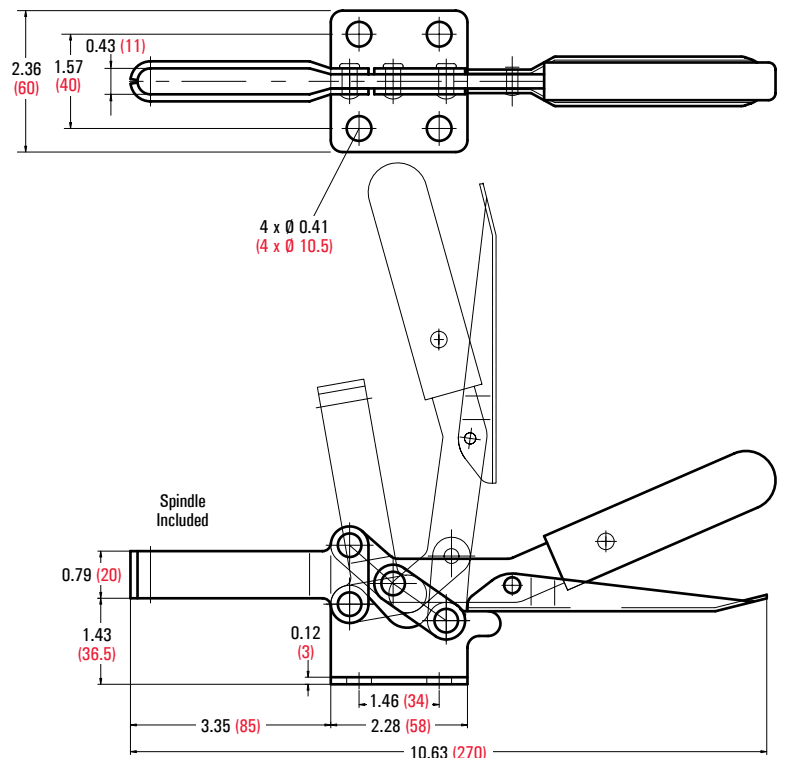

25382

- Holding Capacity: 620 lbs. (280 kg)
- Weight: 0.84 lb. (380 g)
- Bar opens: 80°, Handle 80°
- Spindle Supplied

GH-25382

UNIT: inch (metric mm)

21385

- Holding Capacity: 660 lbs. (300 kg)
- Weight: 1.08 lbs. (490 g)
- Bar opens: 80°, Handle 85°
- Spindle Supplied: GH-SA-38200

GH-21385 features an easy release lever.

GH-21385

UNIT: inch (metric mm)