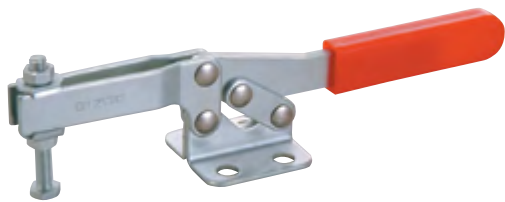

25382

- Holding Capacity: 620 lbs. (280 kg)
- Weight: 0.84 lb. (380 g)
- Bar opens: 80°, Handle 80°
- Spindle Supplied

GH-25382

UNIT: inch (metric mm)

21385

- Holding Capacity: 660 lbs. (300 kg)
- Weight: 1.08 lbs. (490 g)
- Bar opens: 80°, Handle 85°
- Spindle Supplied: GH-SA-38200

GH-21385 features an easy release lever.

GH-21385

UNIT: inch (metric mm)