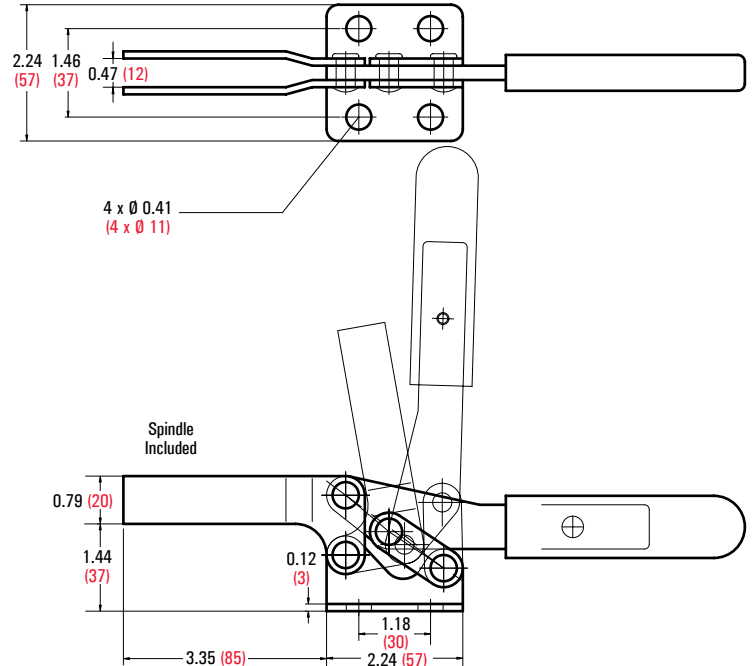

25382

- Holding Capacity: 620 lbs. (280 kg)
- Weight: 0.84 lb. (380 g)
- Bar opens: 80°, Handle 80°
- Spindle Supplied

GH-25382

UNIT: inch (metric mm)

21385

- Holding Capacity: 660 lbs. (300 kg)
- Weight: 1.08 lbs. (490 g)
- Bar opens: 80°, Handle 85°
- Spindle Supplied: GH-SA-38200

GH-21385 features an easy release lever.

GH-21385

UNIT: inch (metric mm)